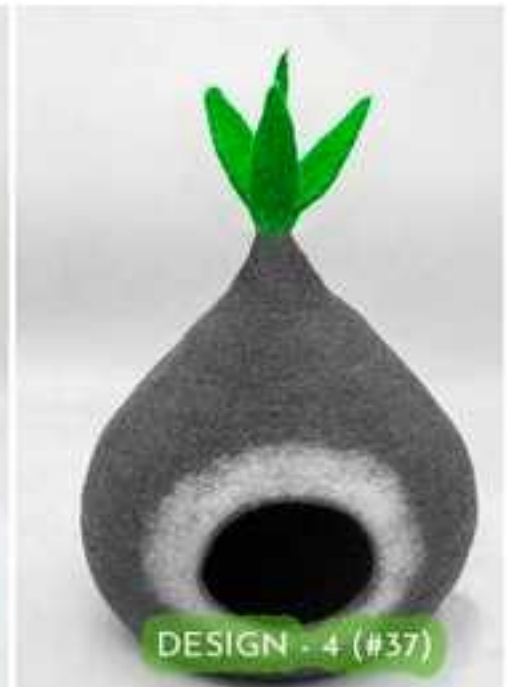

Color: #13

Color: #7

Color: #79

Color: #98

Color: #4

VEGGIE CAT CAVE

Colors can be customized

Size	Height	Hole Size
40cm (15.7")	70cm (27.5")	19cm (7.4")
50cm (19.7")	70cm (27.5")	19cm (7.4")

40cm: Best suitable for 4-5 kg (9-11 pounds) cat.
50cm: Best suitable for 7-9 kg (16-18 pounds) cat.

Color: #27

Color: #42

Color: #80

TILTED TENDRIL CAT CAVE

Colors can be customized

Size	Height	Hole Size
50 cm (19.6")	50 cm (19.6")	19 cm (7.4")