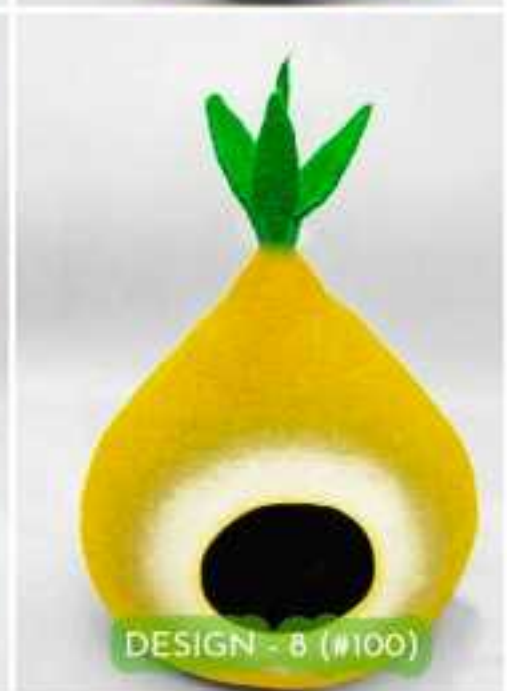

Size	Height	Hole Size
40cm (15.7")	30cm (11.8")	30cm (11.8")
50cm (19.7")	30cm (11.8")	30cm (11.8")

40cm: Best suitable for 4-5 kg (9-11 pounds) cat.
50cm: Best suitable for 7-9 kg (16-18 pounds) cat.

Color: #51

Color: #13

Color: #7

Color: #79

Color: #98

Color: #4

VEGGIE CAT CAVE

Colors can be customized

Size	Height	Hole Size
40cm (15.7")	70cm (27.5")	19cm (7.4")
50cm (19.7")	70cm (27.5")	19cm (7.4")

40cm: Best suitable for 4-5 kg (9-11 pounds) cat.
50cm: Best suitable for 7-9 kg (16-18 pounds) cat.

Color: #27

Color: #42

Color: #80

TILTED TENDRIL CAT CAVE

Colors can be customized

Size	Height	Hole Size
50 cm (19.6")	50 cm (19.6")	19 cm (7.4")