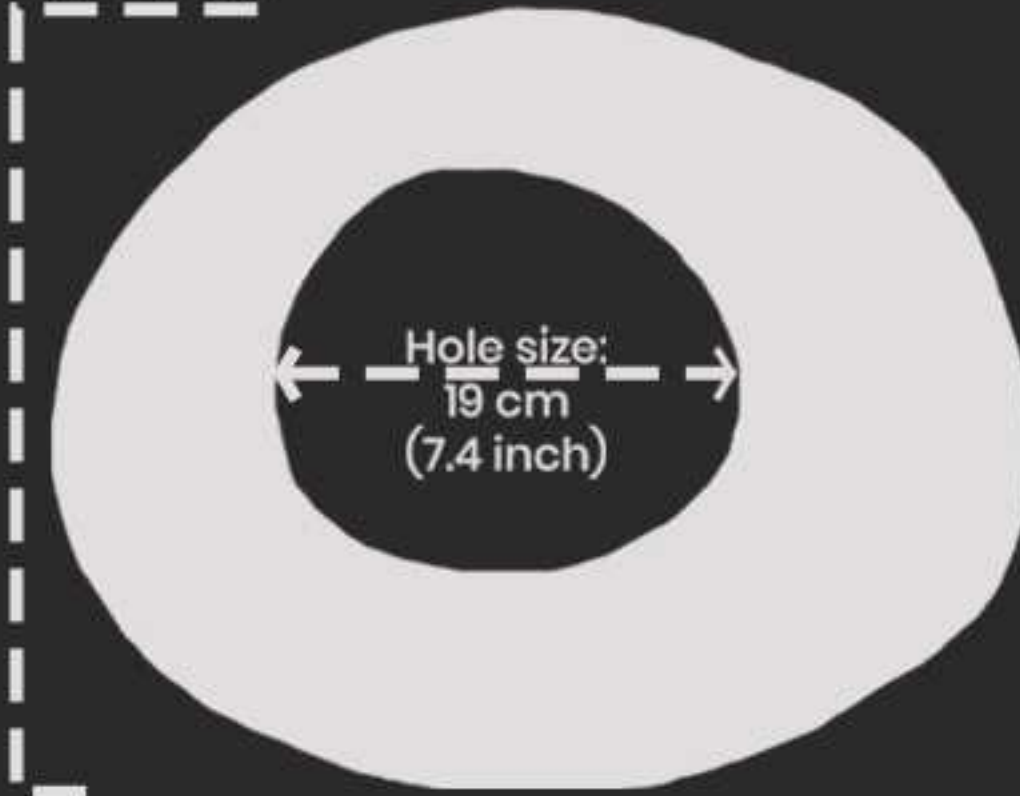

40cm: Best suitable for 4-5 kg (9-11 pounds) cat.
50cm: Best suitable for 7-9 kg (16-18 pounds) cat.

PLAIN CAT CAVE

Colors can customized

Picture Credit: Chevonne Cloutier

Height: 28 cm
(11 inch)

40cm

Width/Diameter: 40 cm
(16 inch)

Best suitable for 4-5 kg
(9-11 pounds) cats.

DIMENSIONS

Height: 32 cm
(12.5 inch)

50cm

Width/Diameter: 50 cm
(19.6 inch)

Best suitable for 7-8 kg
(16-18 pounds) cats.

Color: #43

Color: #13