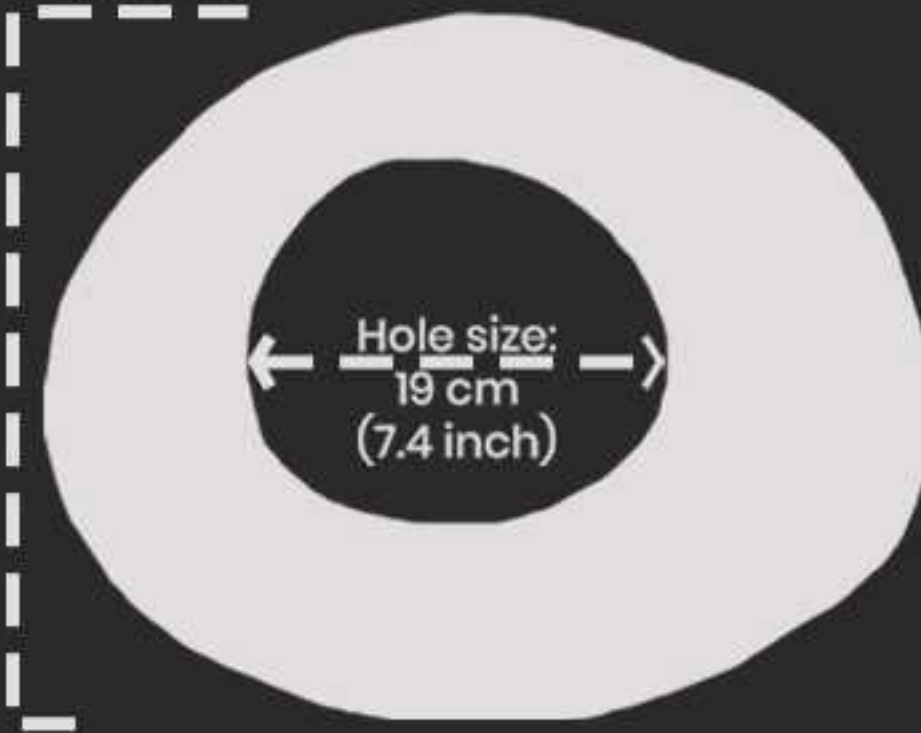

40cm: Best suitable for 4-5 kg (9-11 pounds) cat.
50cm: Best suitable for 7-9 kg (16-18 pounds) cat.

PLAIN CAT CAVE

Colors can customized

Picture Credit: Chevonne Cloutier

Height: 28 cm
(11 inch)

40cm

Width/Diameter: 40 cm
(16 inch)

Best suitable for 4-5 kg
(9-11 pounds) cats.

DIMENSIONS

Height: 32 cm
(12.5 inch)

50cm

Width/Diameter: 50 cm
(19.6 inch)

Best suitable for 7-8 kg
(16-18 pounds) cats.

Color: #43

Color: #13